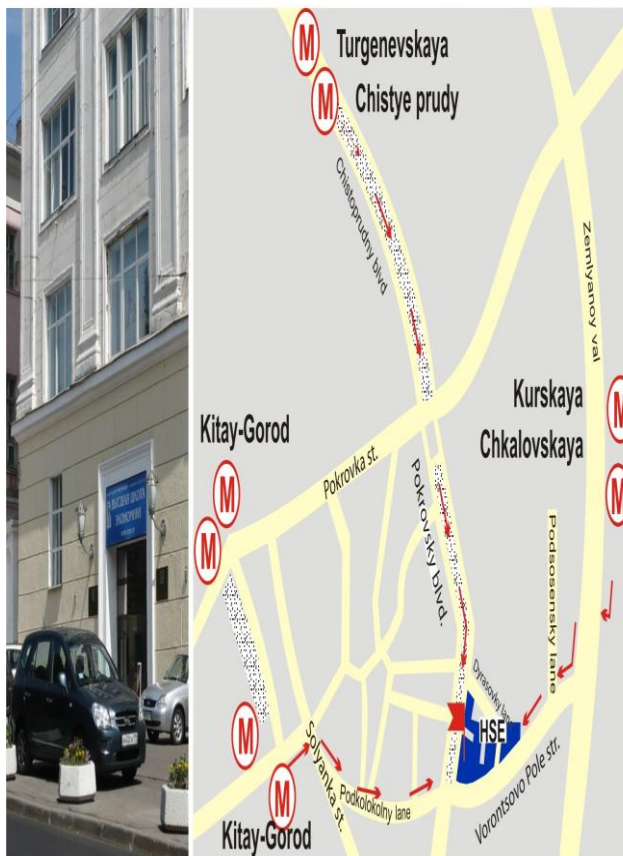

November 17, Thursday
9.30-13.45 Plenary session

Chair V. Mironov (Russia),
Joseph Pitt (USA)

Rom Harré (UK)

Heiner F. Klemme
(Germany)

11.20-11.35. Coffee-break

11.35-13.45. Plenary session

Chair Steve Fuller (UK),
Vadim Vasiljev (Russia)
Ted Kinnaman(USA)

Peter Millican (UK)

Barry Stroud

13.45-14.45. Lunch

14.45-17.45. Sections

Epistemology
Philosophy of mind and
Metaphysics
Logic of scientific method
Hume and World Philosophy
Social philosophy
Moral philosophy

18.00. Open Lecture
Steve Fuller (UK)

18.00. Evening party

Paper title and Room
Moscow State
University
(Room A-307)

Hume against the
Physicists: Corpuscles
and Powers or
Impressions
Hume, Kant and today's
Aristotelian Counter
Enlightenment

Moscow State
University

Normativity as
Reflexivity
Hume's "Skepticism"
about Induction
Final Remarks

Room: Moscow State
University

I. Kasavin **R. Г-510**
V. Vasiliev **R. Г-518**

V. Bazhanov **R. Г-309**
N. Motroshilova **Г-522**
A. Rutkevich **R. Г-531**
R. Apresyan **R. Г-239**

Higher School of
Economics
What is Humanity 2.0
– is it you?* **A-307**

Moscow State
University